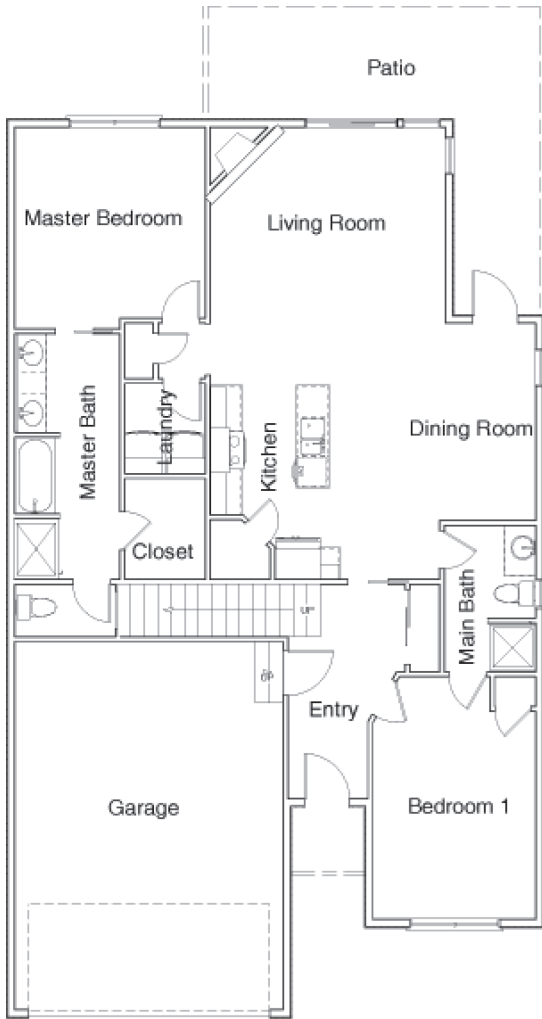

# Whisper Village

Located in Meadow Lake  
Resort, Columbia Falls, MT

Total Area= 2,300 SQFT

4 Bedroom / 2.75 Bath

Main Level Master Suite  
2 Car Garage

MAIN FLOOR

UPPER FLOOR

Westcraft Homes Sales Team

## Specs:

- 4 Bedroom Duplex
- 2300 SQ\_FT
- 2.75 baths
- Optional Upgrades: flex room, main level master and laundry, fireplace