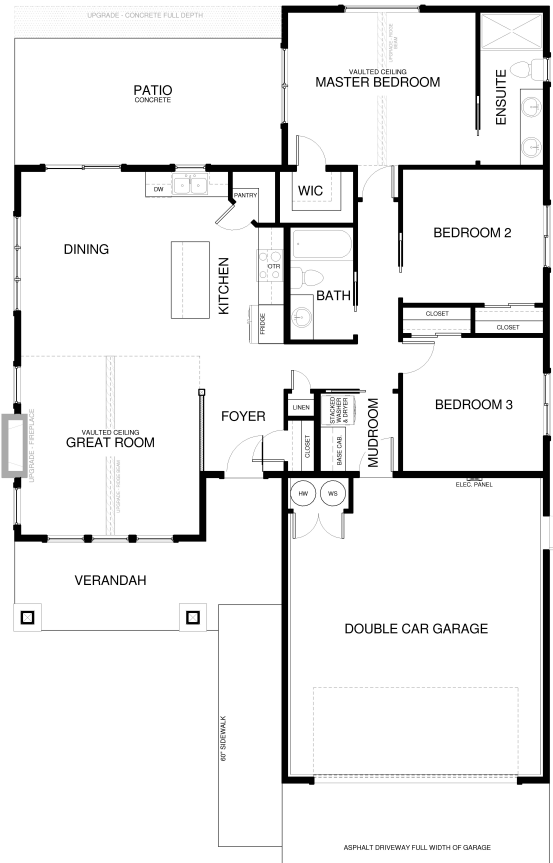

Bright, spacious, vaulted ceilings and open living in this lovely ranch home. Features include a large great room with vaulted ceiling, open to the spacious kitchen with walk-in pantry and large island. The master bedroom includes a walk-in closet and full master bath with dual vanity. Everything you need in a single level home!

Specs:

- 1372 sq ft
- 3 bedrooms
- 2 bathrooms
- Vaulted ceilings
- Fireplace
- Walk-in pantry
- Walk-in master closet

This is a representation of the Elderberry plan, actual build may vary and is subject to change without notice. Selections are made at frame stage and are final.