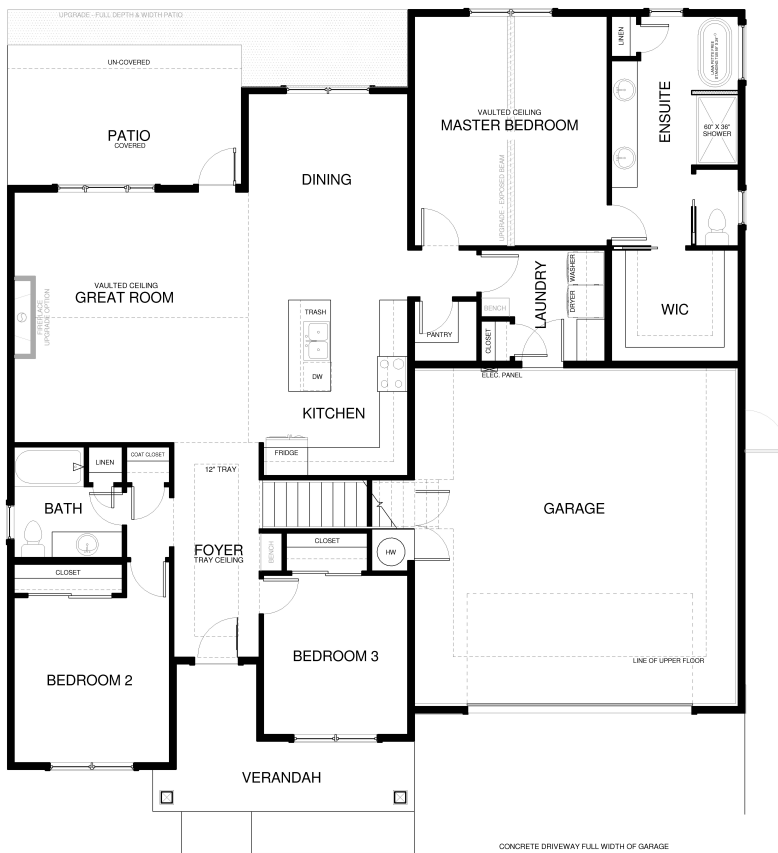

# The Willow II

Exclusive Westcraft Home Plan

## Willow II Overview:

The Willow II is a gorgeous home providing convenient, easy living on one level with a spacious upper bonus room with full bath! This home has a bright open layout with vaulted ceiling and an abundance of windows. The spacious home features a lovely master suite, 2 additional bedrooms, a laundry/mud room and a open great room with a large kitchen.

## Specs:

- 2202 sqft
- 3 bedrooms
- 3 bathrooms
- Upper Bonus Room
- Fireplace
- 2 or 3 car garage depending on lot size

This is a representation of the Willow II plan, actual build may vary and is subject to change without notice. Selections are made at frame stage and are final.