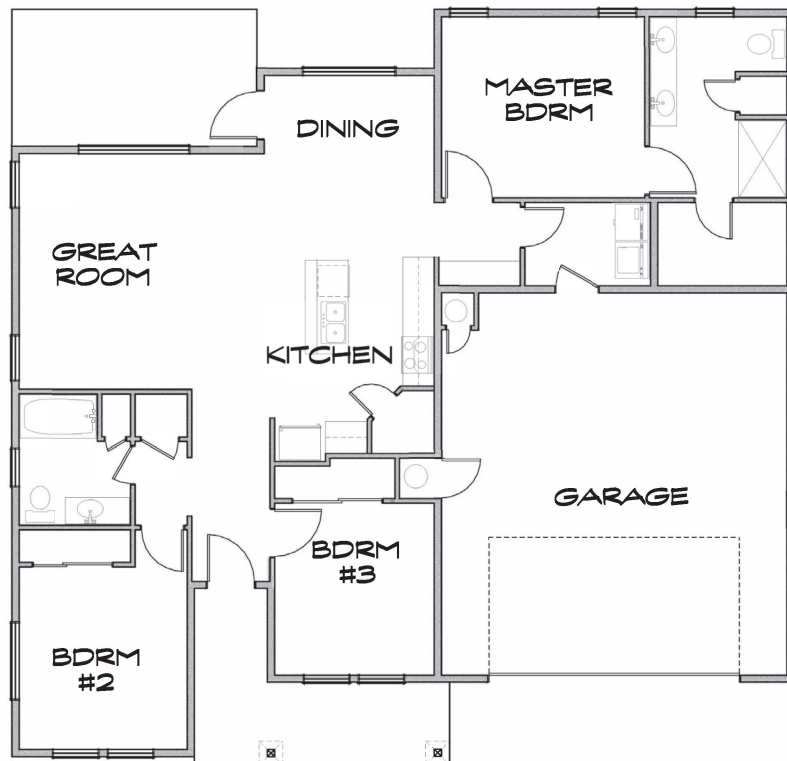

# The Briar

### Briar Overview:

Spacious home with large windows, vaulted ceilings and open living. This home features a large great room with spacious kitchen with built-in desk area. The master bedroom includes a well designed ensuite with dual vanity and walk-in closet. Everything you need in a single level home!

### Specs:

- 1438 sq ft
- 3 bedrooms
- 2 bathrooms
- Vaulted ceilings
- Walk-in pantry
- Walk-in master closet

This is a representation of the Elm plan, actual build may vary and is subject to change without notice. Selections are made at frame stage and are final.