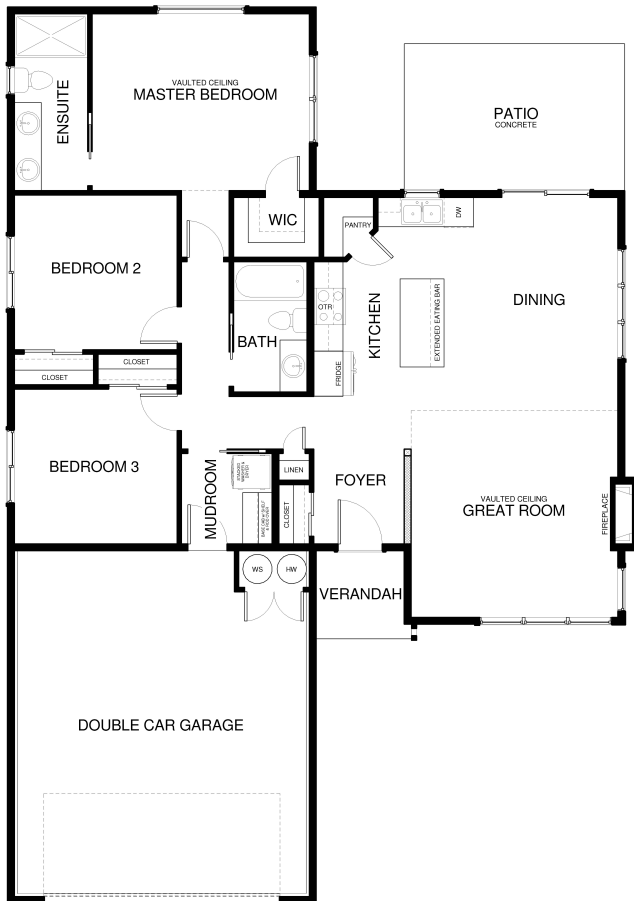

Specs:

- 1372 sqft
- 3 bedrooms
- 2 bathrooms
- Fireplace
- Vaulted ceilings
- Walk-in pantry

Distinctive, original and modern.

Our Mountain Modern Oslo ranch style home combines clean lines with an abundance of windows to showcase Montana’s blue skies and landscapes. Vaulted ceilings over the great room and Owner’s Suite create stunning and timeless dimension. The great room flows into a dream kitchen with an oversized island and dining area that opens onto a patio for effortless indoor-outdoor entertaining. The Owner’s Suite features include a walk-in closet and bath with dual sink vanities and a spacious shower. Two secondary bedrooms, full bath, laundry/mudroom and fully finished 2 car garage complete this thoughtfully designed single level home.