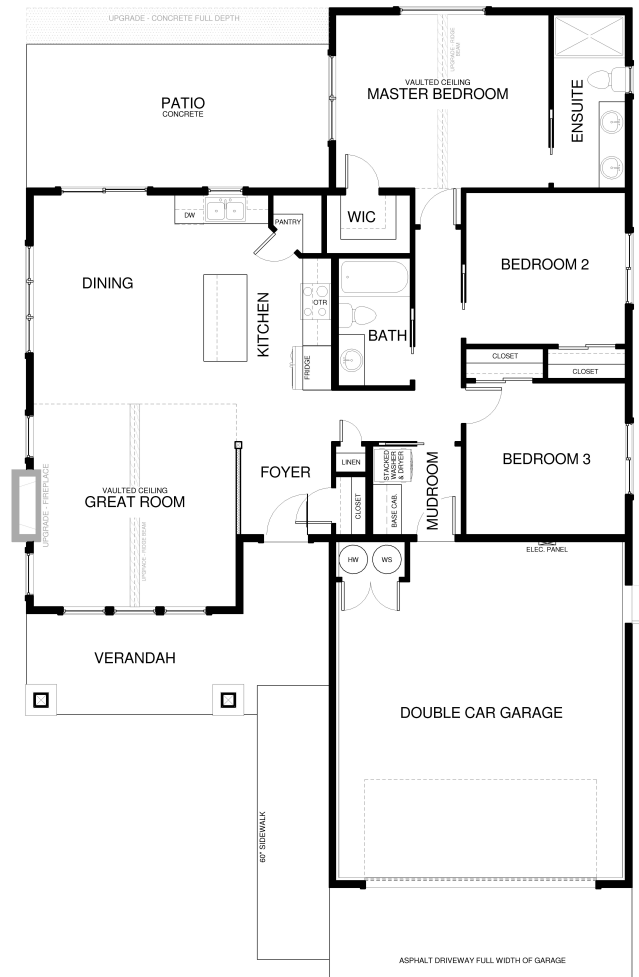

The Westhaven

Westhaven Overview

Bright, spacious, vaulted ceilings and open living in this lovely ranch home. Features include a large great room with vaulted ceiling, open to the spacious kitchen with walk-in pantry and large island. The master bedroom includes a walk-in closet and full master bath with dual vanity. Everything you need in a single level home!

Specs:

- 1372 sq ft
- 3 bedrooms
- 2 bathrooms
- Vaulted ceilings
- Fireplace
- Walk-in pantry
- Walk-in master closet

This is a representation of the Elm plan, actual build may vary and is subject to change without notice. Selections are made at frame stage and are final.