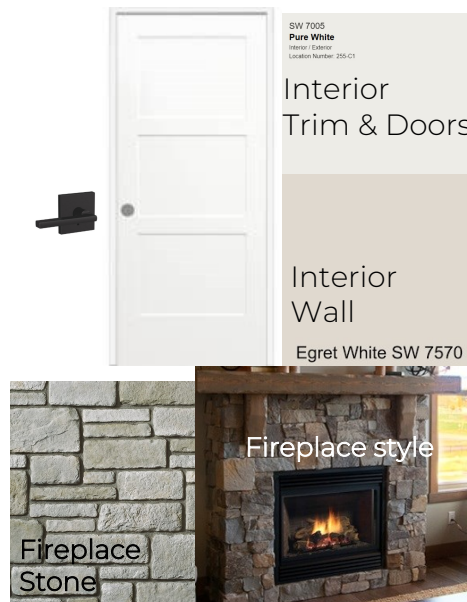

114 Grouse Haven Way Lot 81 Selection Sheet*

*All selections are ordered and final at framing stage.

Exterior- 09

SW 7005
Pure White
Interior / Exterior
Location Number: 255-C1

Shaker Cabinet with Bevel

Back splash Soho Boston Series Hibiscus 2x10

Quartz Counters: Desert Silver

Buyer(s) acknowledge the selections indicated are a representation ONLY. Actual product may vary in color, texture and subject to change based on availability.

*Selection sheet does not include all home selections.