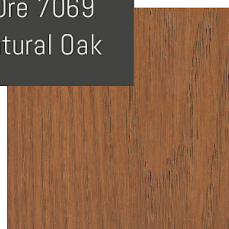

Moire Black- Landmark Shingles

Black Garage Door(s)*
*Style of door varies

Echo Ridge
Scupled Ashlar

Black A-100
Andersen Windows

Exterior- 12

Driftwood- Landmark Shingles

Gray Garage Door(s)*
*Style of door varies

White Bark
Cliffstone

Tan Styleline
Milgard Windows

Exterior- 13

Body:
Westchester Gray 2849

Trim:
Extra White 7006

Accent:
Gray Matters 7066

Front Door:
Iron Ore 7069
or Natural Oak

Exotic Natural
Stain

Moire Black- Landmark Shingles

Gray Garage Door(s)*
*Style of door varies

Loire Valley
Rough Cut Stone

White Styleline or
Black Andersen Windows

Exterior- 14

Front Door
Roycroft Bronze Green
2846

Accent:
Roycroft Bronze Green
2846

Weathered Wood- Landmark Shingles

Terra Bronze
Garage Door(s)*
*Style of door varies

Chapel Hill
Stacked Stone

Tan
Styleline Windows

Exterior- 15

Body:
Silver Strand 7057

Trim:
Pure White 7005

Accent:
Illusive Green 9164