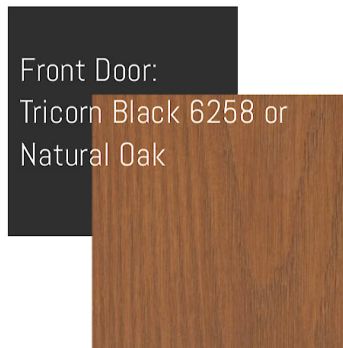

Exterior- 01

Moire Black- Landmark Shingles

Black Garage Door(s)*

*Style of door varies

Echo Ridge
Southern LedgeStone

Black A-100
Andersen Windows

Exterior- 02

Body:
Foothils 7514

Trim:
Pure White 7006

Front Door:
Waterloo 9141 or
English Walnut

English Walnut
Stain

Heather Blend- Landmark Shingles

White Garage Door(s)*

*Style of door varies

Boardwalk
Cliffstone

White Styleline
Milgard Windows