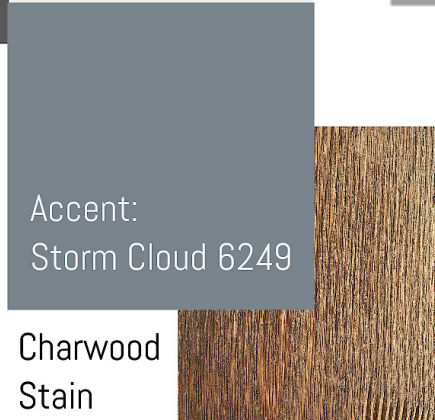

Echo Ridge
Country LedgeStone

White Styleline
Milgard Windows

Exterior- 04

Body:
Drift of Mist 9166

Trim:
Ellie Gray 7650

Front Door:
Tricorn Black 6258

Accent:
Classic French Gray 0077

Charwood
Stain

Weathered Wood- Landmark Shingles

Black Garage Door(s)*
*Style of door varies

Adante
Fieldledge

Black A-100
Andersen Windows

Exterior- 05

Body:
Peppercorn 7674

Trim:
Extra White 7005

Front Door:
Cityscape 7067
or English Walnut

Accent:
Storm Cloud 6249

Charwood
Stain

Moire Black- Landmark Shingles

Gray Garage Door(s)*

*Style of door varies

Echo Ridge
Country LedgeStone

White Styleline
Milgard Windows

Exterior- 06

White Bark
Cliffstone

Tan Styleline
Milgard Windows

Exterior- 13

Body:
Westchester Gray 2849

Trim:
Extra White 7006

Accent:
Gray Matters 7066

Front Door:
Iron Ore 7069
or Natural Oak

Exotic Natural
Stain