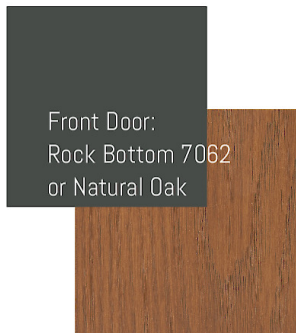

Black Garage Door(s)*
*Style of door varies

Black Isle
Del Mar LedgeStone

White Styleline or
Black Andersen Windows

Exterior- 18

Body:
Silverplate 7649

Trim:
Reserved White 7056

Front Door:
Iron Ore 7069

Accent:
Tin Lizzie 9163

Ebony- wiped
Stain

Moire Black- Landmark Shingles

Black Garage Door(s)*
*Style of door varies

Catina
Cypress Ridge

Black A-100
Andersen Windows

Exterior- 19

Body:
Mountain Road 7743

Trim
Incredible white 7028

Accent:
Forestwood 7730

Front Door:
Rock Bottom 7062
or Natural Oak

WCH Medium
Gray Stain

Weathered Wood- Landmark Shingles

Terra Bronze
Garage Door(s)*

*Style of door varies

Catina
Cypress Ledge

Clay
Styleline Windows