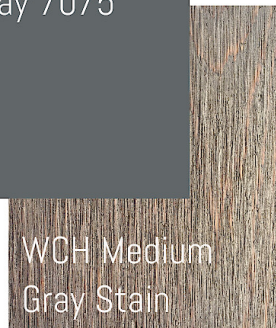

Body:
Nebulous White 7063

Trim:
Argos 7065

Accent:
Cityscape 7067

Front Door:
Iron Ore 7069

Charwood

Driftwood- Landmark Shingles

Black Garage Door(s)*

*Style of door varies

Loire Valley
Rough Cut

Black A-100
Andersen Windows

Exterior- 11

Body:
Network Gray 7073

Trim:
Site White 7070

Accent:
Web Gray 7075

Front Door:
Tricorn Black 6258
or English Walnut

WCH Medium
Gray Stain

Moire Black- Landmark Shingles

Black Garage Door(s)*
*Style of door varies

Echo Ridge
Scupled Ashlar

Black A-100
Andersen Windows

Exterior- 12

Driftwood- Landmark Shingles

Gray Garage Door(s)*
*Style of door varies

White Bark
Cliffstone

Tan Styleline
Milgard Windows

Exterior- 13

Body:
Westchester Gray 2849

Trim:
Extra White 7006

Accent:
Gray Matters 7066

Front Door:
Iron Ore 7069
or Natural Oak

Exotic Natural
Stain