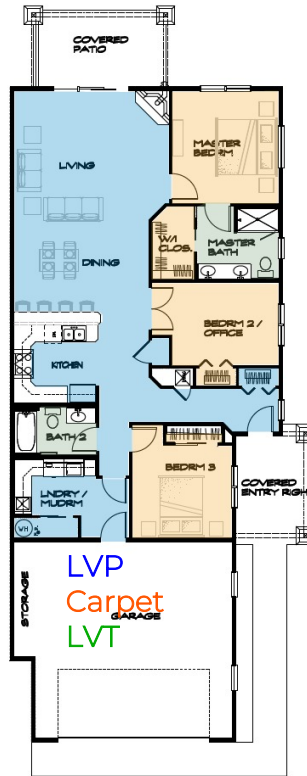

Lot 14B Selection Sheet* 130 Meadow Vista Loop

Shaker cabinets with bevel
Color:

SW 7044
Amazing Gray
Interior / Exterior
Location Number: 245-C2

Quartz
Counters
Color: Blanco Orion

Backsplash: Soho Tile
Name: Boston
TLAMBSTARC 2 X 10
Color: Hibiscus

Trim & Doors

Pearly White SW 7009

Walls & Ceilings

Egret White SW 7570

Fireplace
Design

Fireplace stone TBD

GE Appliances

Luxury Vinyl Tile
Sahara Marble
REMB9103