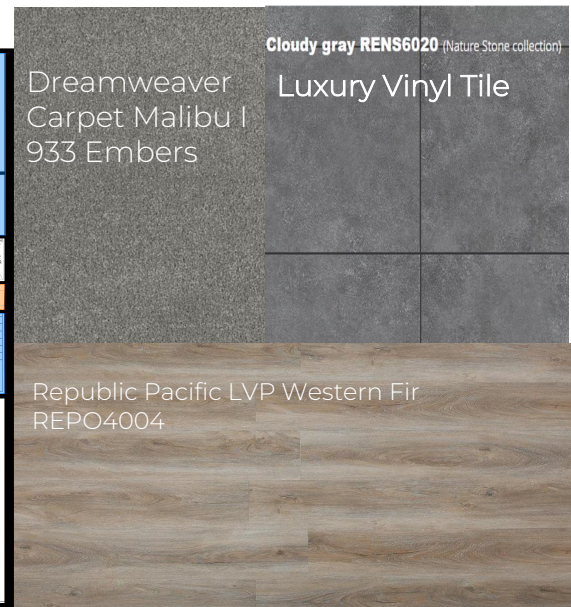

Buyers acknowledge the selections indicated are a representation ONLY. Actual product may vary in color, texture and subject to change based on availability.