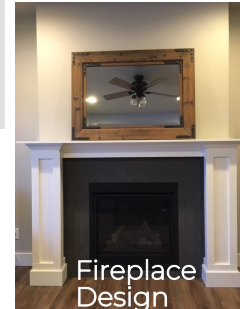

Trim & Doors

Pearly White SW 7009

Fireplace
Design

Walls & Ceilings

Egret White SW 7570

Fireplace
stone