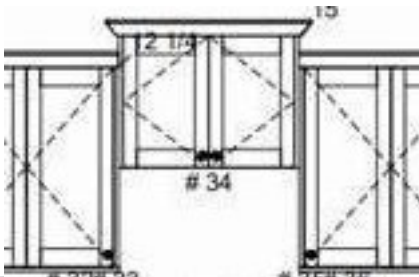

Perimeter Cabinets

Island Cabinets
Peppercorn SW 7674

Backsplash:
Boston TLAMBSTARC
2 X 10
Color: Arctic

Quartz Counters
Color: Lyra

Bath Hardware

Fireplace Tile Inset:
Soho Urban Brick
Gatling Gray

GE Appliances