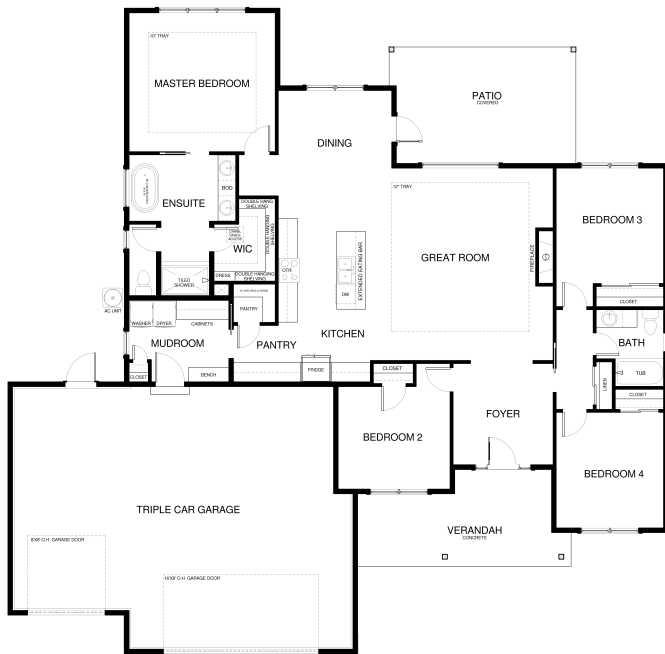

The Solna

Specs:

- 2065 sq ft
- 4 bedrooms
- 2 bathrooms
- Fireplace
- 3 car garage

Distinctive, original and modern.

Our split plan Mountain Modern home features a large master suite with luxurious bath. Three big secondary bedrooms, great for working from home, hobby's or additional TV room. The kitchen has a large center island, walk-in pantry and butlers pantry - perfect for the chef in the family! Great flow into the great room and dining room. Convenient mudroom/laundry combination.