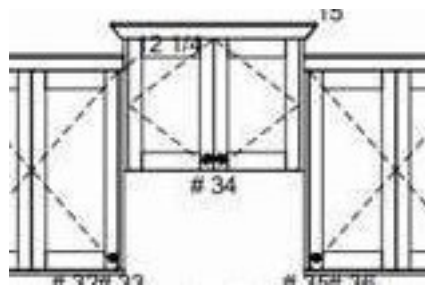

GE Appliances

Buyer(s) acknowledge that selections indicated are a representation ONLY. Actual product may vary in color, texture and subject to change based on availability.

Contact WCH Sales with any questions: 406-885-6081

*Selection sheet does not include all home selections.