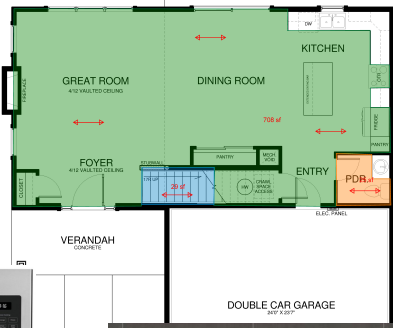

205 Northridge Way Lot 52 Selection Sheet*

*All selections are ordered and final at framing stage.

Exterior Modern Exterior- 02

Color 1: Intellectual Gray 7045

Color 2: Black Fox 7020

Front Door: Distance 4253 or English Walnut

WCH Barn Gray Stain

Moire Black- Landmark Shingles

Black Garage Door(s)*
*Style of door varies

Southern LedgeStone Gray

Black Windows

SW 7008
Alabaster
Interior / Exterior
Location Number: 255-C2

Walls/Ceilings

SW 7005
Pure White
Interior / Exterior
Location Number: 255-C1

Trim/Door

Flat Panel Cabinets

SW 6258
Tricorn Black
Interior / Exterior
Location Number: 251-C1

Island Cabinets

Driftwood Stain: Perimeter

Backsplash: OmniPicket Mosaic

Quartz Counters
Color: Ariel

Bath Hardware

Fireplace Tile Inset:
Cassero II
Black
12 x 24

Flooring

418 SMOKY QUARTZ

LVT:
RESR9401- Royal
Dark Gray

LVP: 1360 Re-Tuf Oak

GE Appliances

Buyer(s) acknowledge that selections indicated are a representation ONLY. Actual product may vary in color, texture and subject to change based on availability.

Contact WCH Sales with any questions: 406-885-6081

*Selection sheet does not include all home selections.