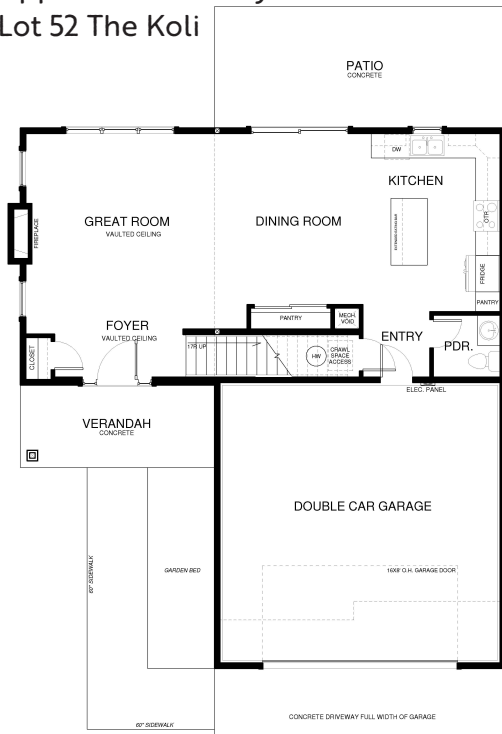

205 Northridge Way
\$769,400

Specs:

- 1802 sq ft
- 3 bedrooms
- 2.5 bathrooms
- Fireplace
- Vaulted ceilings
- Upper level laundry

Lot 52 The Koli

This dramatic 2-story mountain modern home backs to an open greenbelt and has amazing views! Soaring vaulted ceiling in the family room with huge windows looking out to the greenbelt, gorgeous modern fireplace with wood beam mantle and black tile surround. The open kitchen features a large island, apron sink looking out then window to the greenbelt and Café GE appliances. Upstairs the large master bedroom looks out to the greenbelt and mountain views with a dual vanity ensuite, huge walk-in closet and huge walk-in tiled shower! The upper level also includes two large secondary bedrooms, plenty of storage and upper laundry room for ultimate convenience.

205 Northridge Way Lot 52 Selection Sheet*

*All selections are ordered and final at framing stage.

Exterior Modern Exterior- 02

Color 1: Intellectual Gray 7045

Color 2: Black Fox 7020

Front Door: Distance 4253 or English Walnut