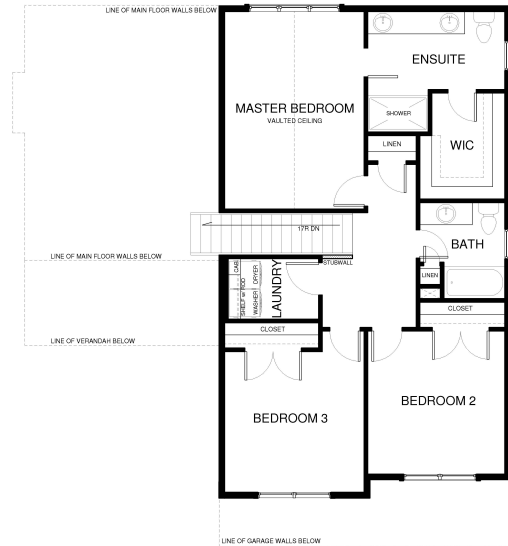

205 Northridge Way
\$769,400

Specs:

- 1802 sq ft
- 3 bedrooms
- 2.5 bathrooms
- Fireplace
- Vaulted ceilings
- Upper level laundry

Lot 52 The Koli

This dramatic 2-story mountain modern home backs to an open greenbelt and has amazing views! Soaring vaulted ceiling in the family room with huge windows looking out to the greenbelt, gorgeous modern fireplace with wood beam mantle and black tile surround. The open kitchen features a large island, apron sink looking out then window to the greenbelt and Café GE appliances. Upstairs the large master bedroom looks out to the greenbelt and mountain views with a dual vanity ensuite, huge walk-in closet and huge walk-in tiled shower! The upper level also includes two large secondary bedrooms, plenty of storage and upper laundry room for ultimate convenience.

205 Northridge Way Lot 52 Selection Sheet*

*All selections are ordered and final at framing stage.

Exterior Modern Exterior- 02

Color 1: Intellectual Gray 7045

Color 2: Black Fox 7020

Front Door: Distance 4253 or English Walnut