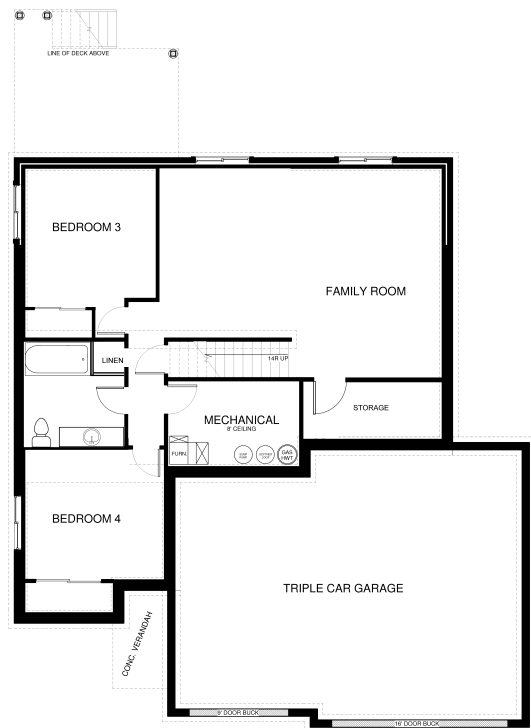

# The Holti with Basement

## Specs:

- 2291 sqft
- 4 bedrooms
- 3 bathrooms
- Fireplace
- Vaulted ceilings
- Walk-in pantry
- Basement

Distinctive, original and modern.

Great Mountain Modern home with lots of space. Large windows, vaulted ceilings and open great room/kitchen combination. A large center island and big pantry. Main floor master bedroom includes a beautiful bath with walk-in shower and walk-in closet plus secondary bedroom and full bath. The basement includes 2 additional bedrooms, large family room, full bath and extra storage.