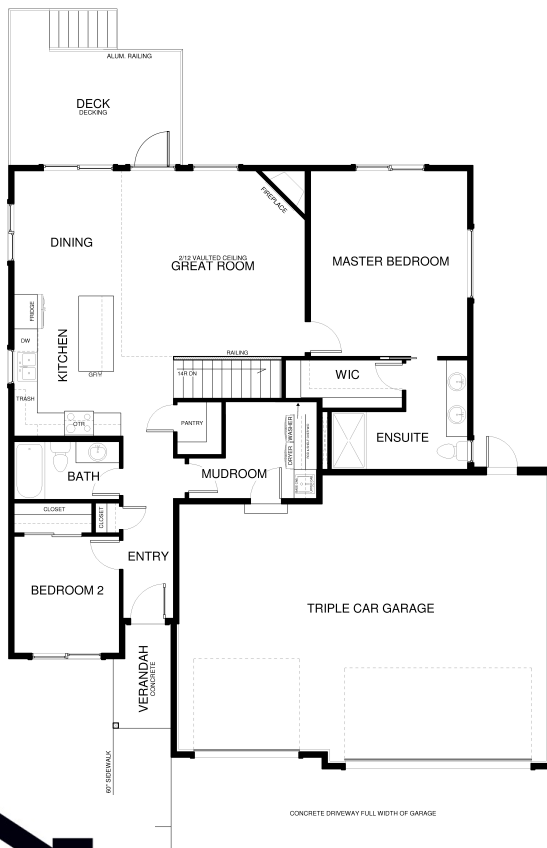

# The Holti with Basement

## Specs:

- 2291 sqft
- 4 bedrooms
- 3 bathrooms
- Fireplace
- Vaulted ceilings
- Walk-in pantry
- Basement

Distinctive, original and modern.

Great Mountain Modern home with lots of space. Large windows, vaulted ceilings and open great room/kitchen combination. A large center island and big pantry. Main floor master bedroom includes a beautiful bath with walk-in shower and walk-in closet plus secondary bedroom and full bath. The basement includes 2 additional bedrooms, large family room, full bath and extra storage.