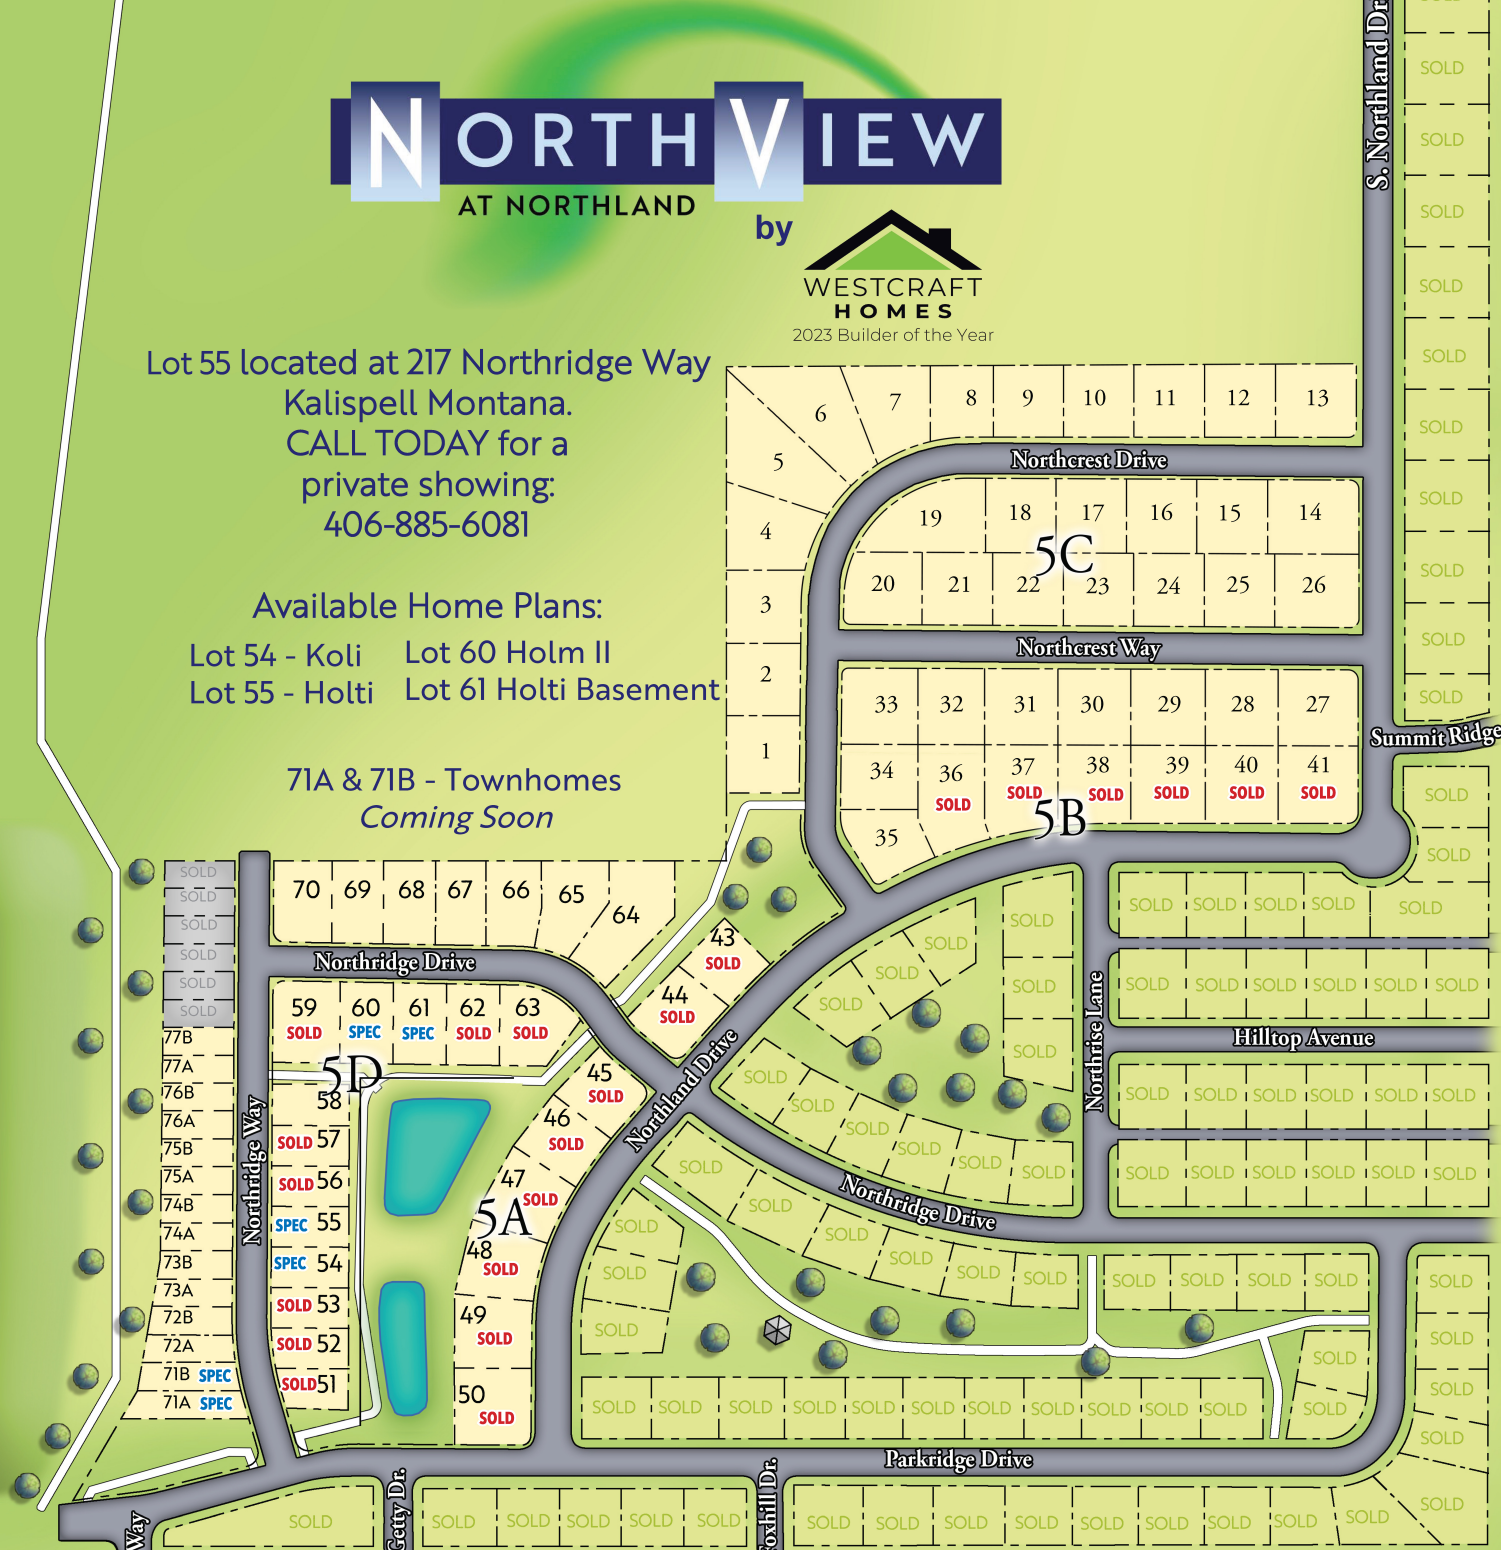

NORTHVIEW

AT NORTHLAND

by

Lot 55 located at 217 Northridge Way
 Kalispell Montana.
 CALL TODAY for a
 private showing:
 406-885-6081

Available Home Plans:
 Lot 54 - Koli Lot 60 Holm II
 Lot 55 - Holti Lot 61 Holti Basement

71A & 71B - Townhomes
 Coming Soon

Design and plans for Northview as described in this document are tentative and conceptual only and subject to change by the developer at its sole discretion. Illustrations are artist's renderings for concept only. The information contained herein is deemed reliable, but not guaranteed. Rendering and site plan is subject to change without notice.