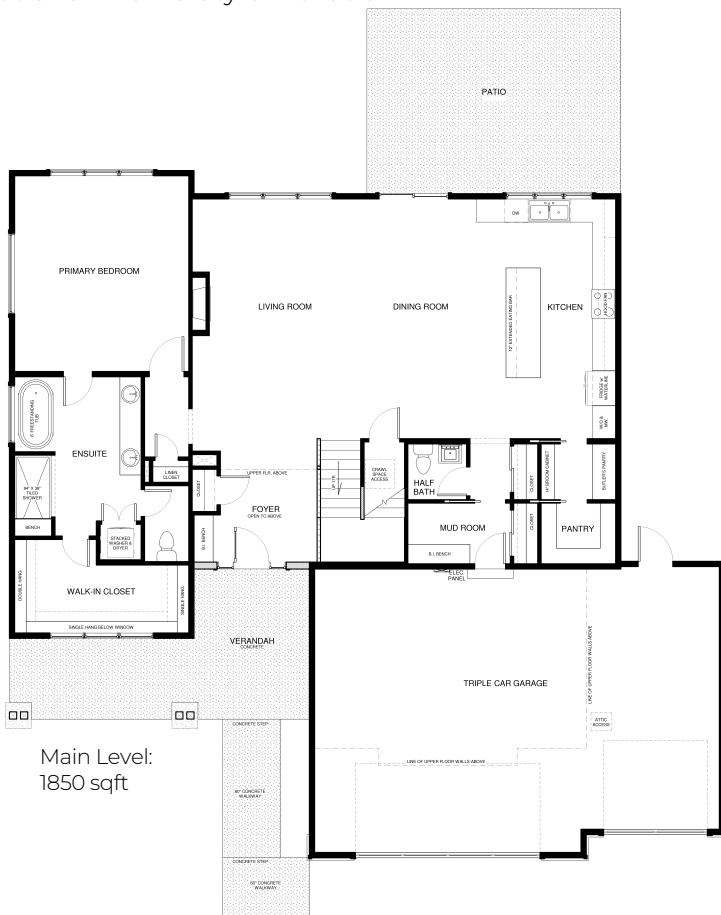

The Spruce

Specs:

- 4,028 Sq Ft
- 5 Bedrooms
- 3 Full Baths
- 2 Half Baths
- 2 Primary Suites (one up/one down)
- Optional Prairie Style Elevation
- Upper Media Room
- Upper Laundry
- Lower Laundry
- 3 Car Garage

Spruce Overview:

Elevate your lifestyle in this stunning two-story modern home! The expansive main level boasts a massive kitchen with a generous island, a chic butler's pantry, and a roomy pantry for all your culinary needs.

Indulge in luxury on the lower level, where the primary suite features a lavish bath with a convenient hookup for a stackable washer and dryer. Head upstairs to discover a second primary suite, a media room with storage, and three additional bedrooms.

With a full bath, a convenient half bath, and a spacious laundry room on the upper level, this home seamlessly blends style with practicality. Experience modern living at its finest in this sophisticated and spacious abode!