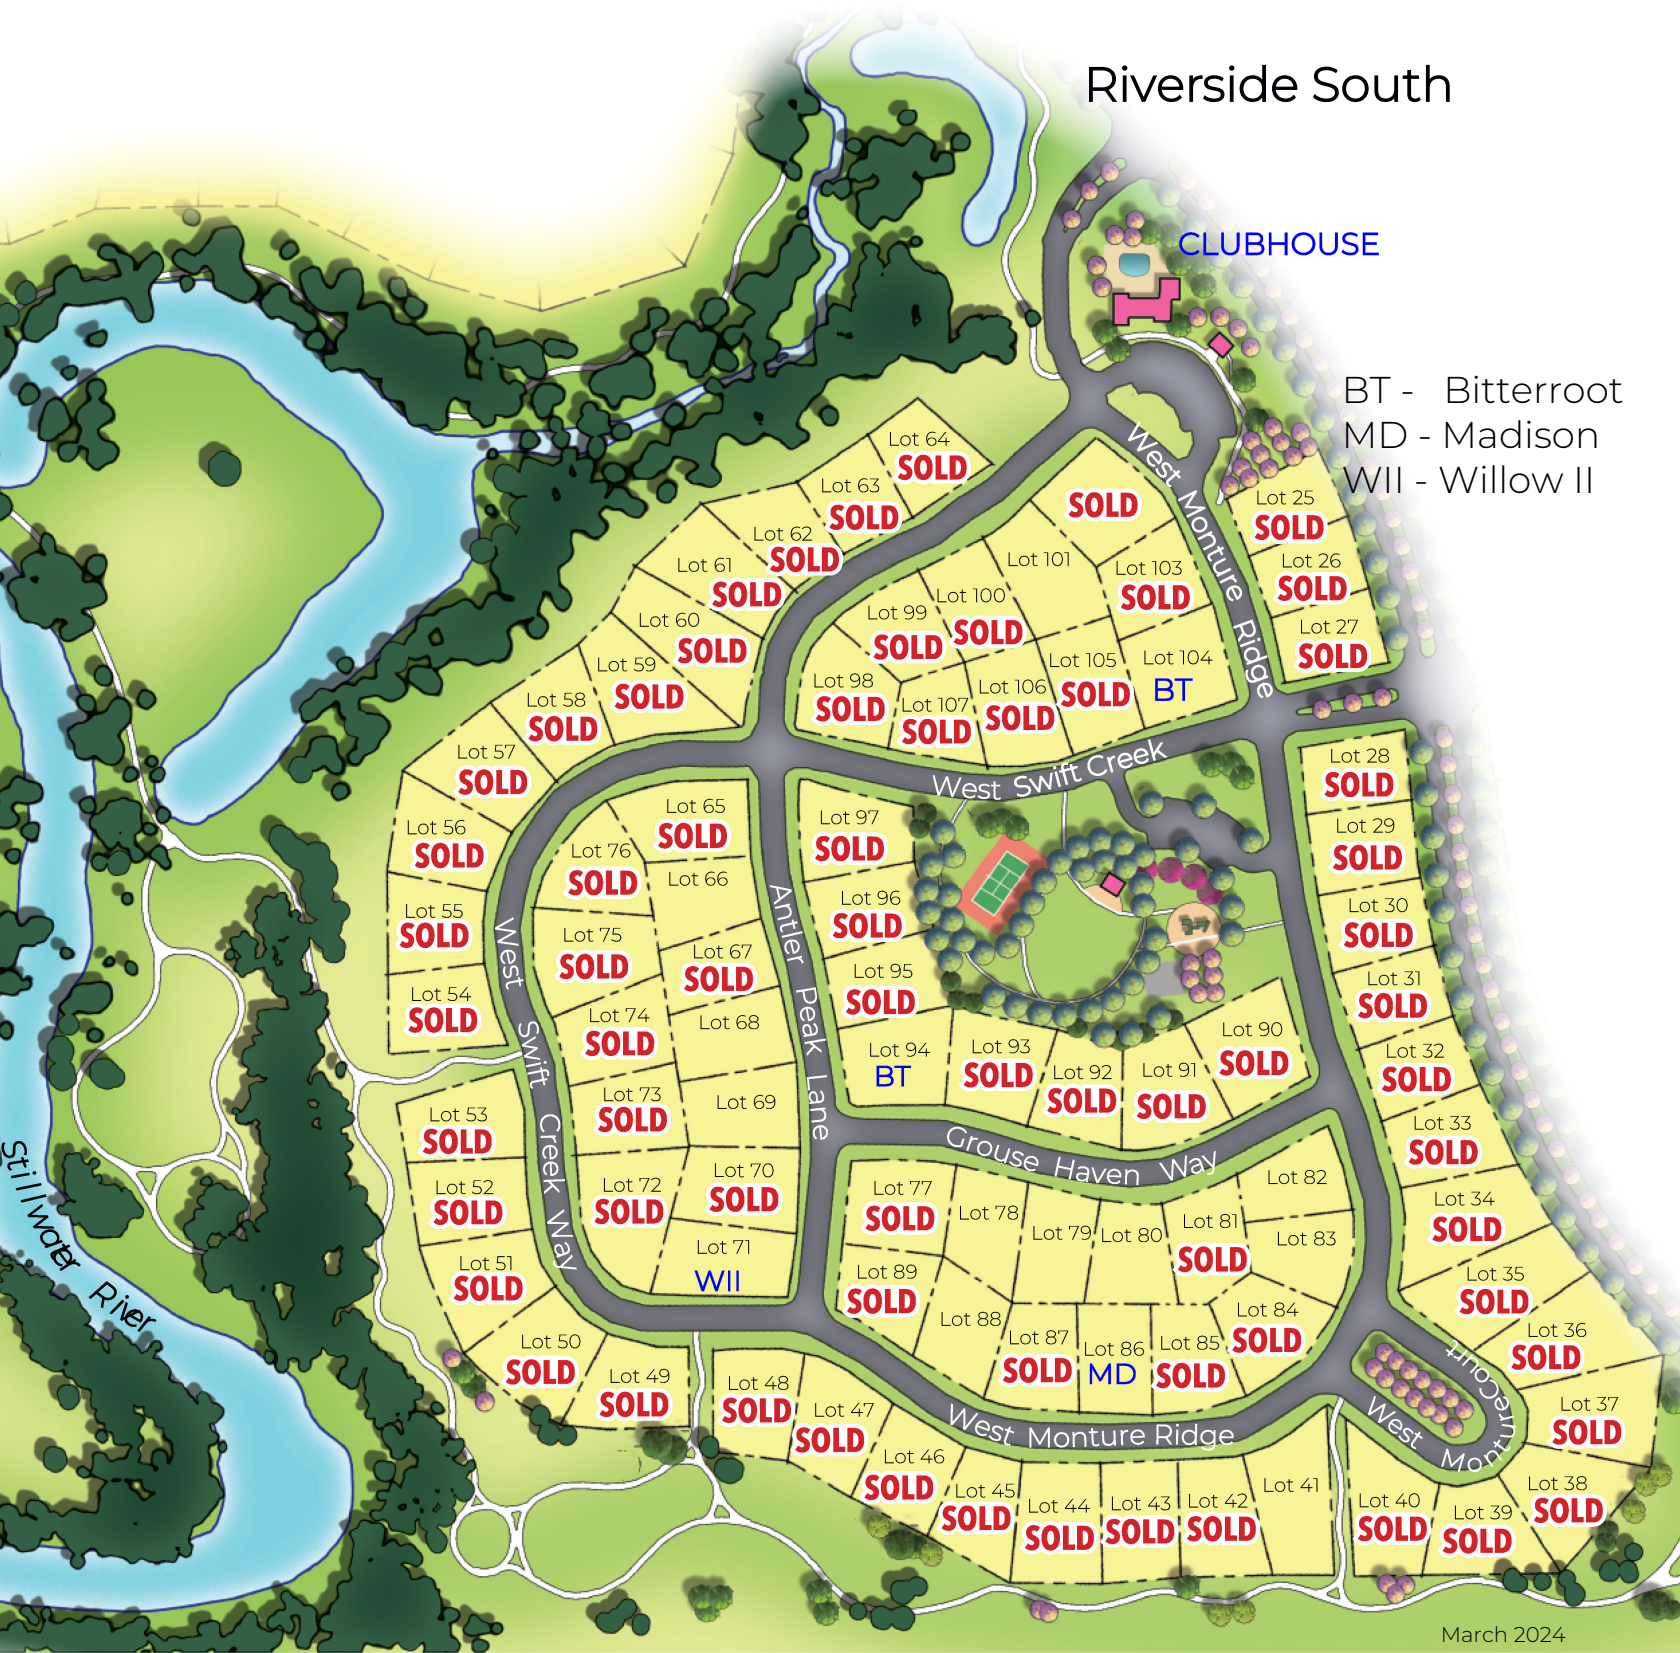

# SILVERBROOK

## ESTATES

Riverside South

West on Silverbrook Drive from US Hwy 93, right on E Monture Ridge, left on Mystery Meadow Court Ridge: Sales Office 131 Mystery Meadow Court  
Open Friday - Monday Noon - 4pm