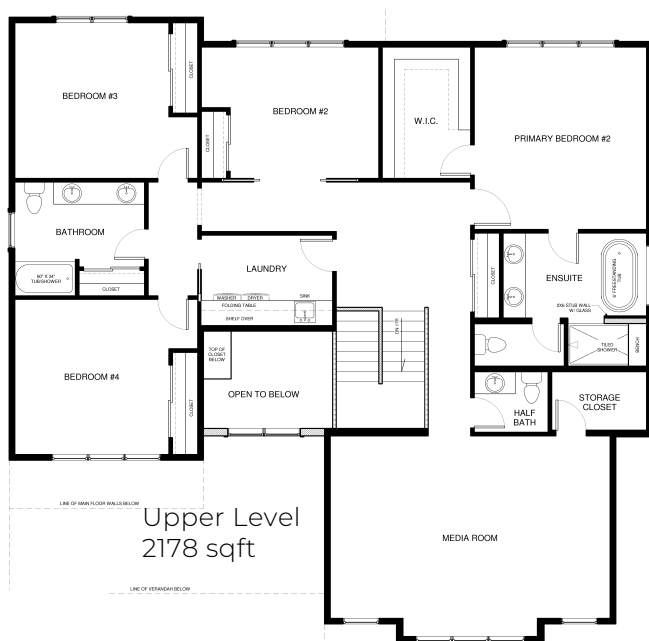

# The Spruce

127 E Monture Ridge  
Silverbrook Estates

- 4028 SQFT
- 5 Bedrooms
- 3 Full Bathrooms
- 2 Half Bathrooms
- 2 Primary Suites
- Living Room
- Media Room
- Lower Level Laundry
- Upper Level Laundry
- Fireplace
- 3 Car Garage

## Lot 112 Overview:

Elevate your lifestyle in this stunning two-story modern home! The expansive main level boasts a massive kitchen with a generous island, a chic butler's pantry, and a roomy pantry for all your culinary needs.

Indulge in luxury on the lower level, where the primary suite features a lavish bath with a convenient hookup for a stackable washer and dryer. Head upstairs to discover a second primary suite, a media room with storage, and three additional bedrooms.

With a full bath, a convenient half bath, and a spacious laundry room on the upper level, this home seamlessly blends style with practicality. Experience modern living at its finest in this sophisticated and spacious abode!