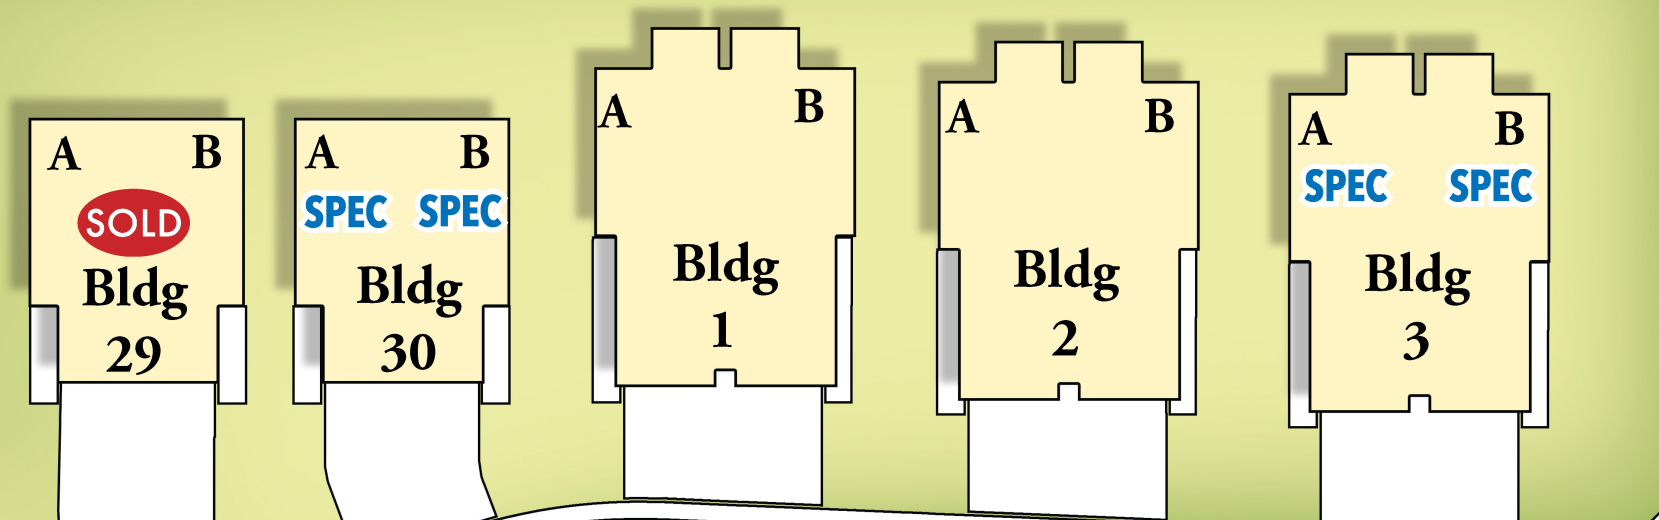

THE MEADOWS

Four Mile Drive

Meadow Vista Loop

Meadow Vista Loop

Westcraft Homes Sales Team 406.885.6081

Rev.09.11.2024

Design and plans for The Meadows as described in this document are tentative and conceptual only and subject to change by the developer at its sole discretion. Illustrations are artist's renderings for concept only. This is not an offer in any state in which the legal requirements for such an offering have not been met. The information contained herein is deemed reliable, but not guaranteed. Rendering and site plan is subject to change without notice.