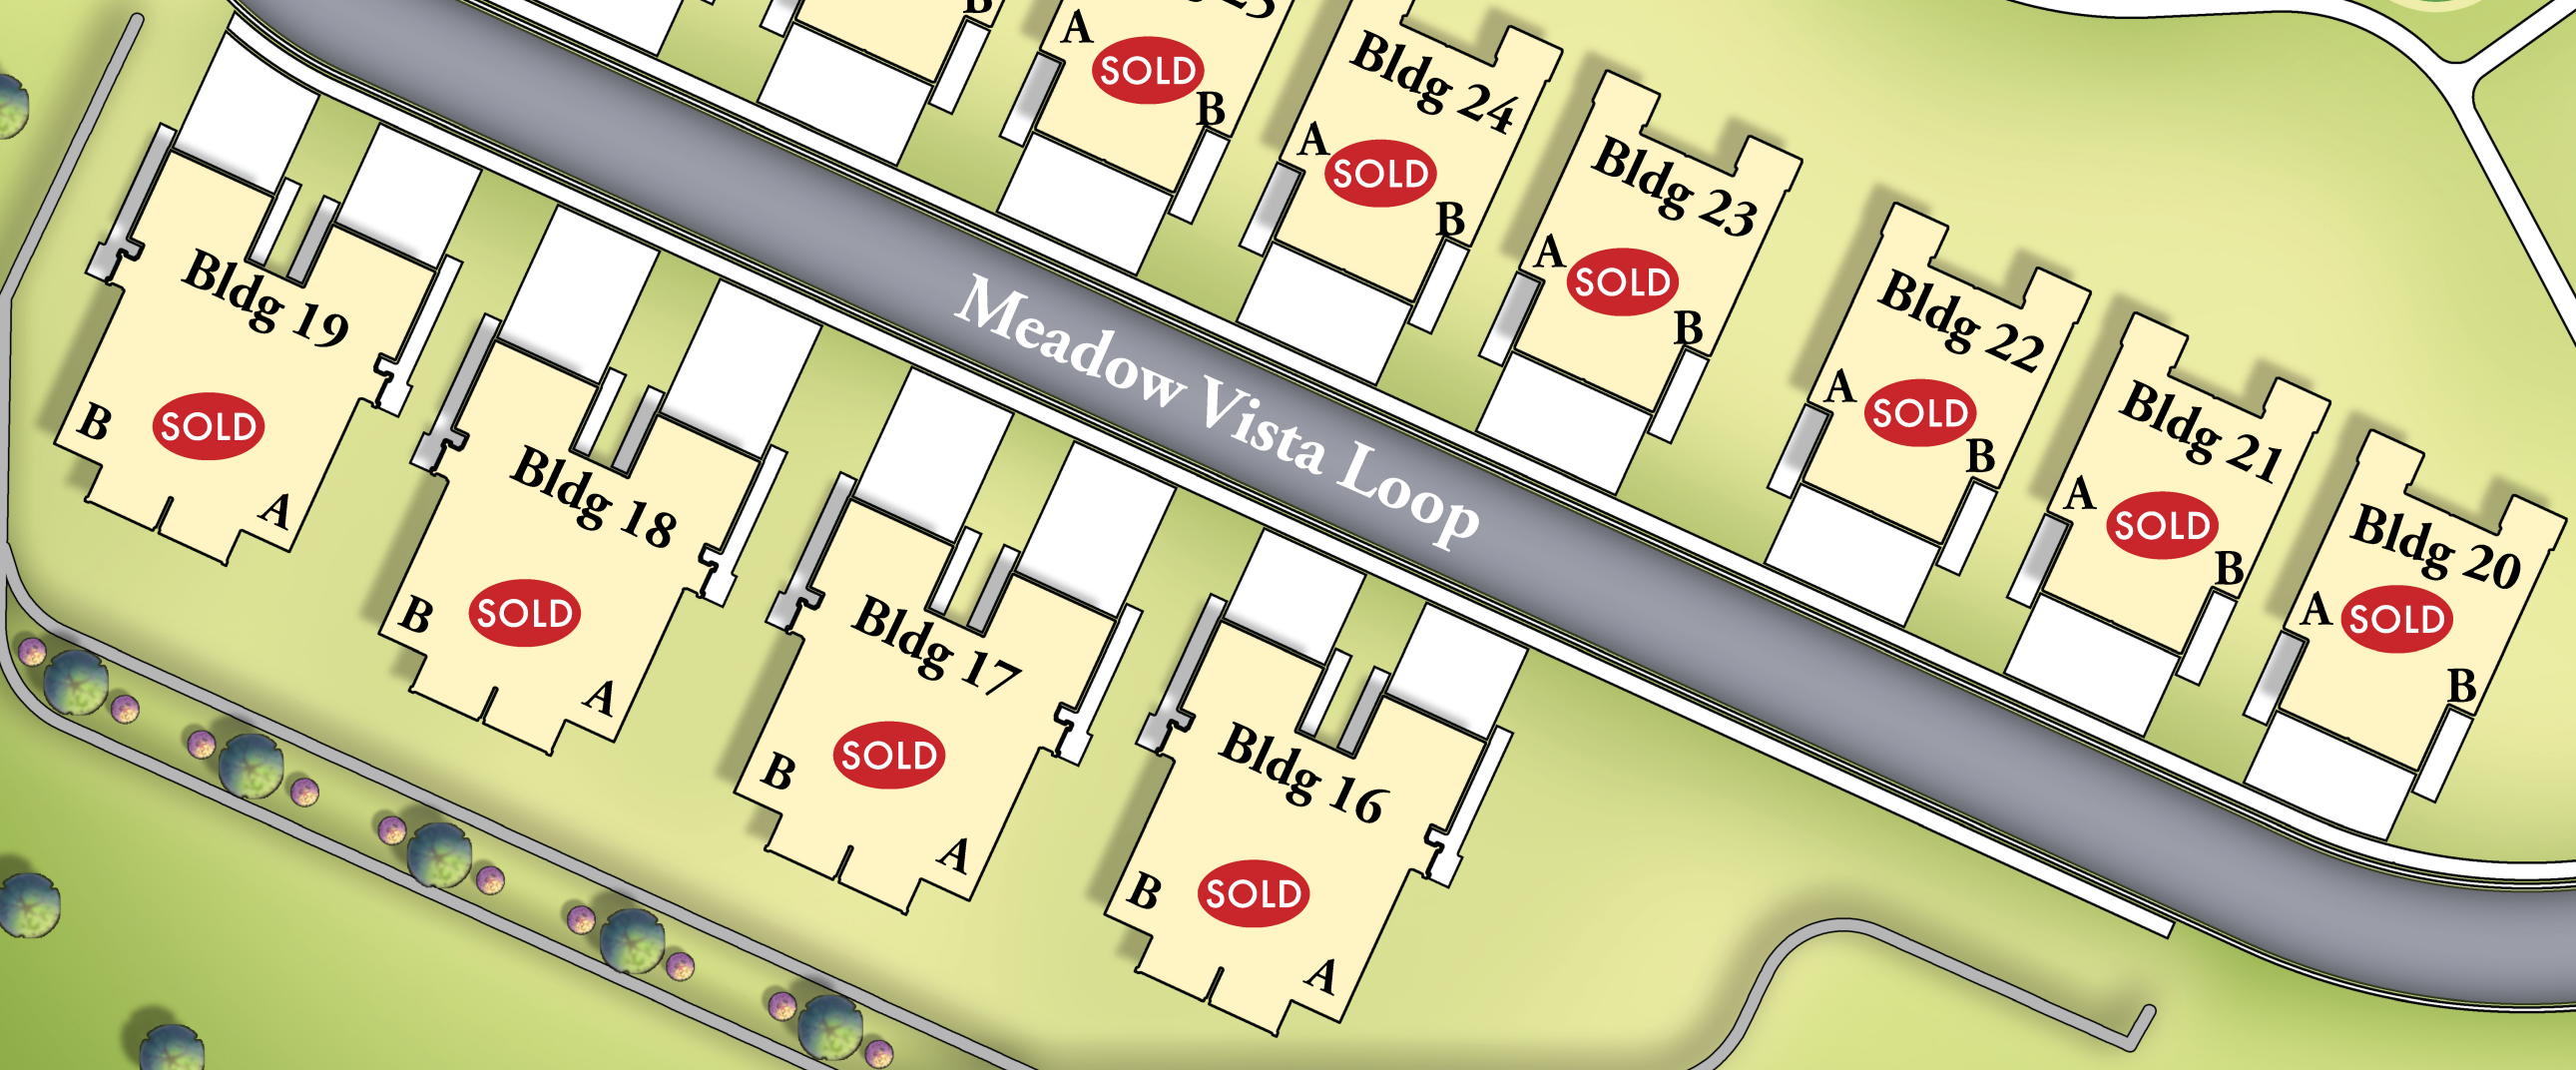

THE MEADOWS

Four Mile Drive

Meadow Vista Loop

Meadow Vista Loop

Westcraft Homes Sales Team 406.885.6081

Rev.09.11.2024

Design and plans for The Meadows as described in this document are tentative and conceptual only and subject to change by the developer at its sole discretion. Illustrations are artist's renderings for concept only. This is not an offer in any state in which the legal requirements for such an offering have not been met. The information contained herein is deemed reliable, but not guaranteed. Rendering and site plan is subject to change without notice.