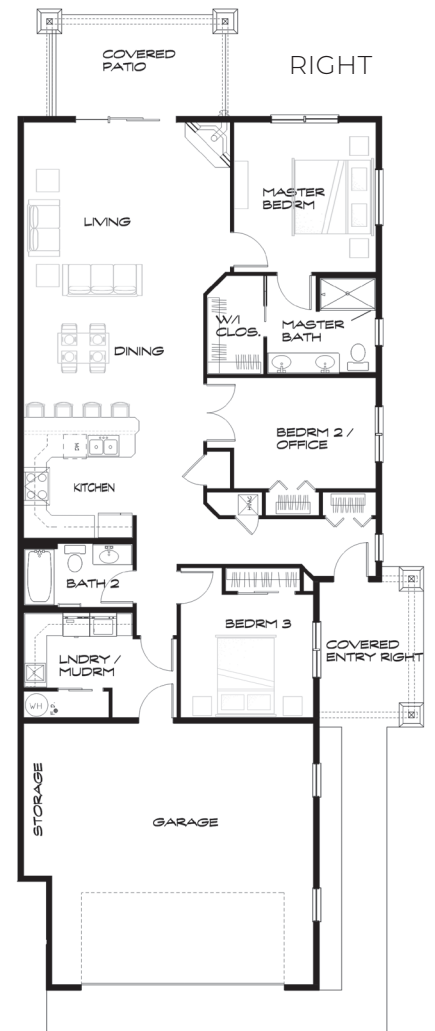

The Lupine

Located in The Meadows

Luxury Condominiums

Meadows Vista Loop

Kalispell, Montana

Specs:

- 1610 sq ft
- 3 Bedroom
- 2 Bath
- Fireplace

The Lupine

The Lupine duplex offers a well designed three bedroom, two bath home with 2 car garage. This open floorplan features a spacious kitchen overlooking the dining and family rooms. There's a large mudroom and plenty of storage!