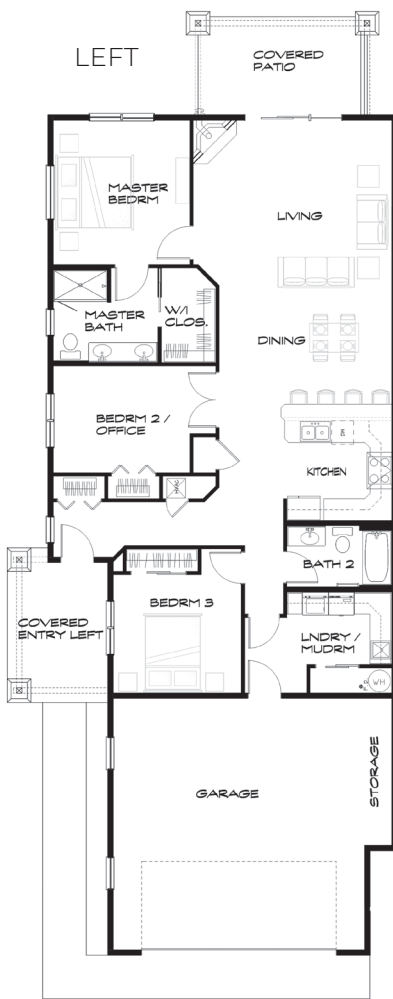

The Lupine

Located in The Meadows

Luxury Condominiums

Meadows Vista Loop

Kalispell, Montana

Specs:

- 1610 sq ft
- 3 Bedroom
- 2 Bath
- Fireplace

The Lupine

The Lupine duplex offers a well designed three bedroom, two bath home with 2 car garage. This open floorplan features a spacious kitchen overlooking the dining and family rooms. There's a large mudroom and plenty of storage!