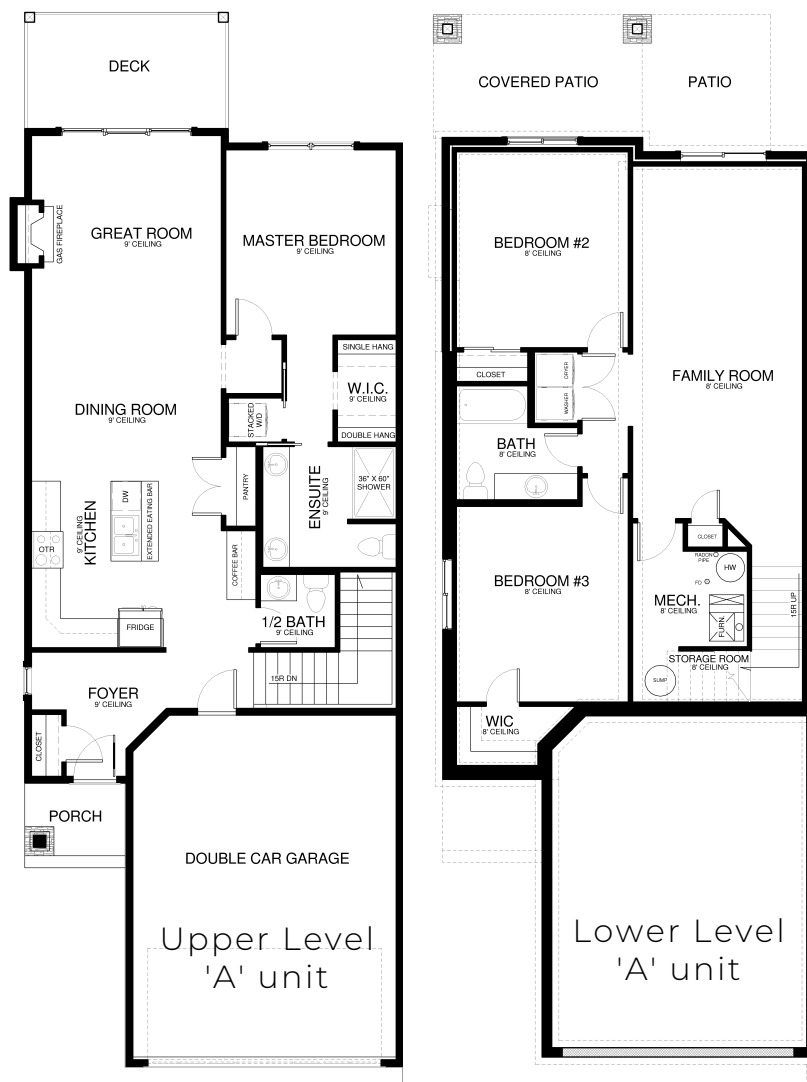

The Larkspur

Located in The Meadows

Luxury Condominiums

Meadows Vista Loop

Kalispell, Montana

Specs:

- 2022 sq ft plus
- 3 Bedroom
- 2.5 Bath
- Basement
- 2 Car Garage

The Larkspur

The Larkspur duplex offers a gorgeous three bedroom, 2 1/2 bath basement home with walk-out patio and 2 car garage. This open floor plan features a spacious kitchen, dining, great room and master suite on the main level. The basement includes a family room, 2 bedrooms, full bath and additional storage!

This is a representation of the Larkspur plan, actual build may vary and is subject to change without notice. Selections are made at frame stage and are final.

2023 Builder of the Year

westcrafthomes.com