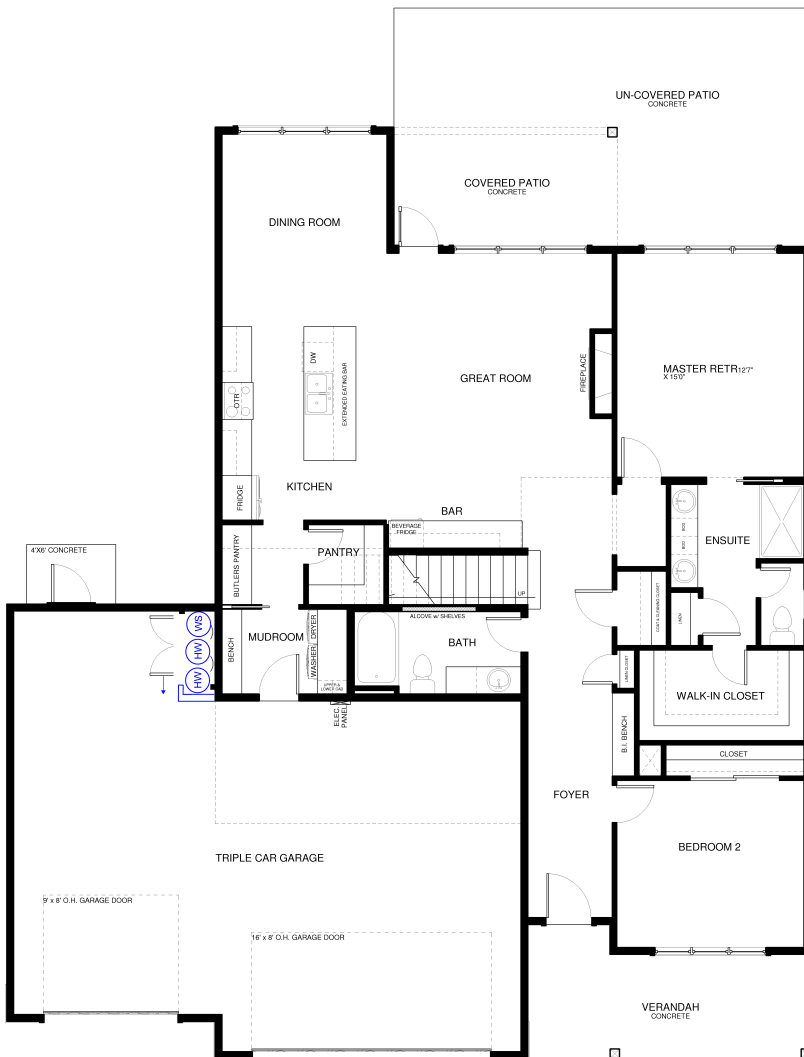

The Aspen

119 Antler Peak Lane
Silverbrook Estates
\$1,150,000

Specs:

- 2628 sqft
- 4 bedrooms
- 3 bathrooms
- Fireplace
- Bonus room
- 3 car garage
- Lot 101

Aspen Overview:

The main floor features a large great room with fireplace. Expansive kitchen includes extended island, walk-in pantry, butlers pantry and mudroom leading to the garage. Main floor master retreat with large ensuite and walk-in closet; and second main floor bedroom. The upper floor includes a huge bonus room and 2 secondary bedrooms, both with walk-in closets. Large bath with dual sinks.

Sales Team
406.885.6081

Plan is copyrighted property of Westcraft Homes.
© 2025 WESTCRAFT HOMES.

119 Antler Peak Lane Lot 101 Selection Sheet*

*All selections are ordered and final at framing stage.

Garage: Flush panel in Black

SW 7005
Pure White
Interior / Exterior
Location Number: 255-C1

Walls, ceiling, trim,
doors

SW 9171
Felted Wool
Interior / Exterior
Location Number: 243-C4

Sherwin Williams
Westhighland white
(SW 7566)

Sealskin SW 7675

Body: Westhighland White 7566
Accent 1: Felted Wool 9171
Soffit/Fascia: Sealskin 7675

SW 6258
Tricorn Black
Interior / Exterior
Location Number: 261-C1

Shaker with Bevel Cabinets:
Island, Bar uppers and lowers,
Main Bath: **Tricorn Black**