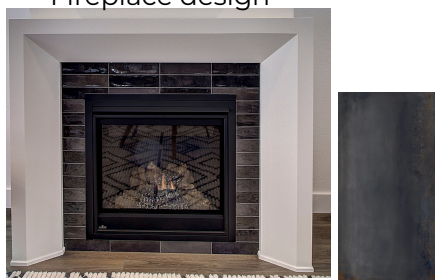

Fireplace design