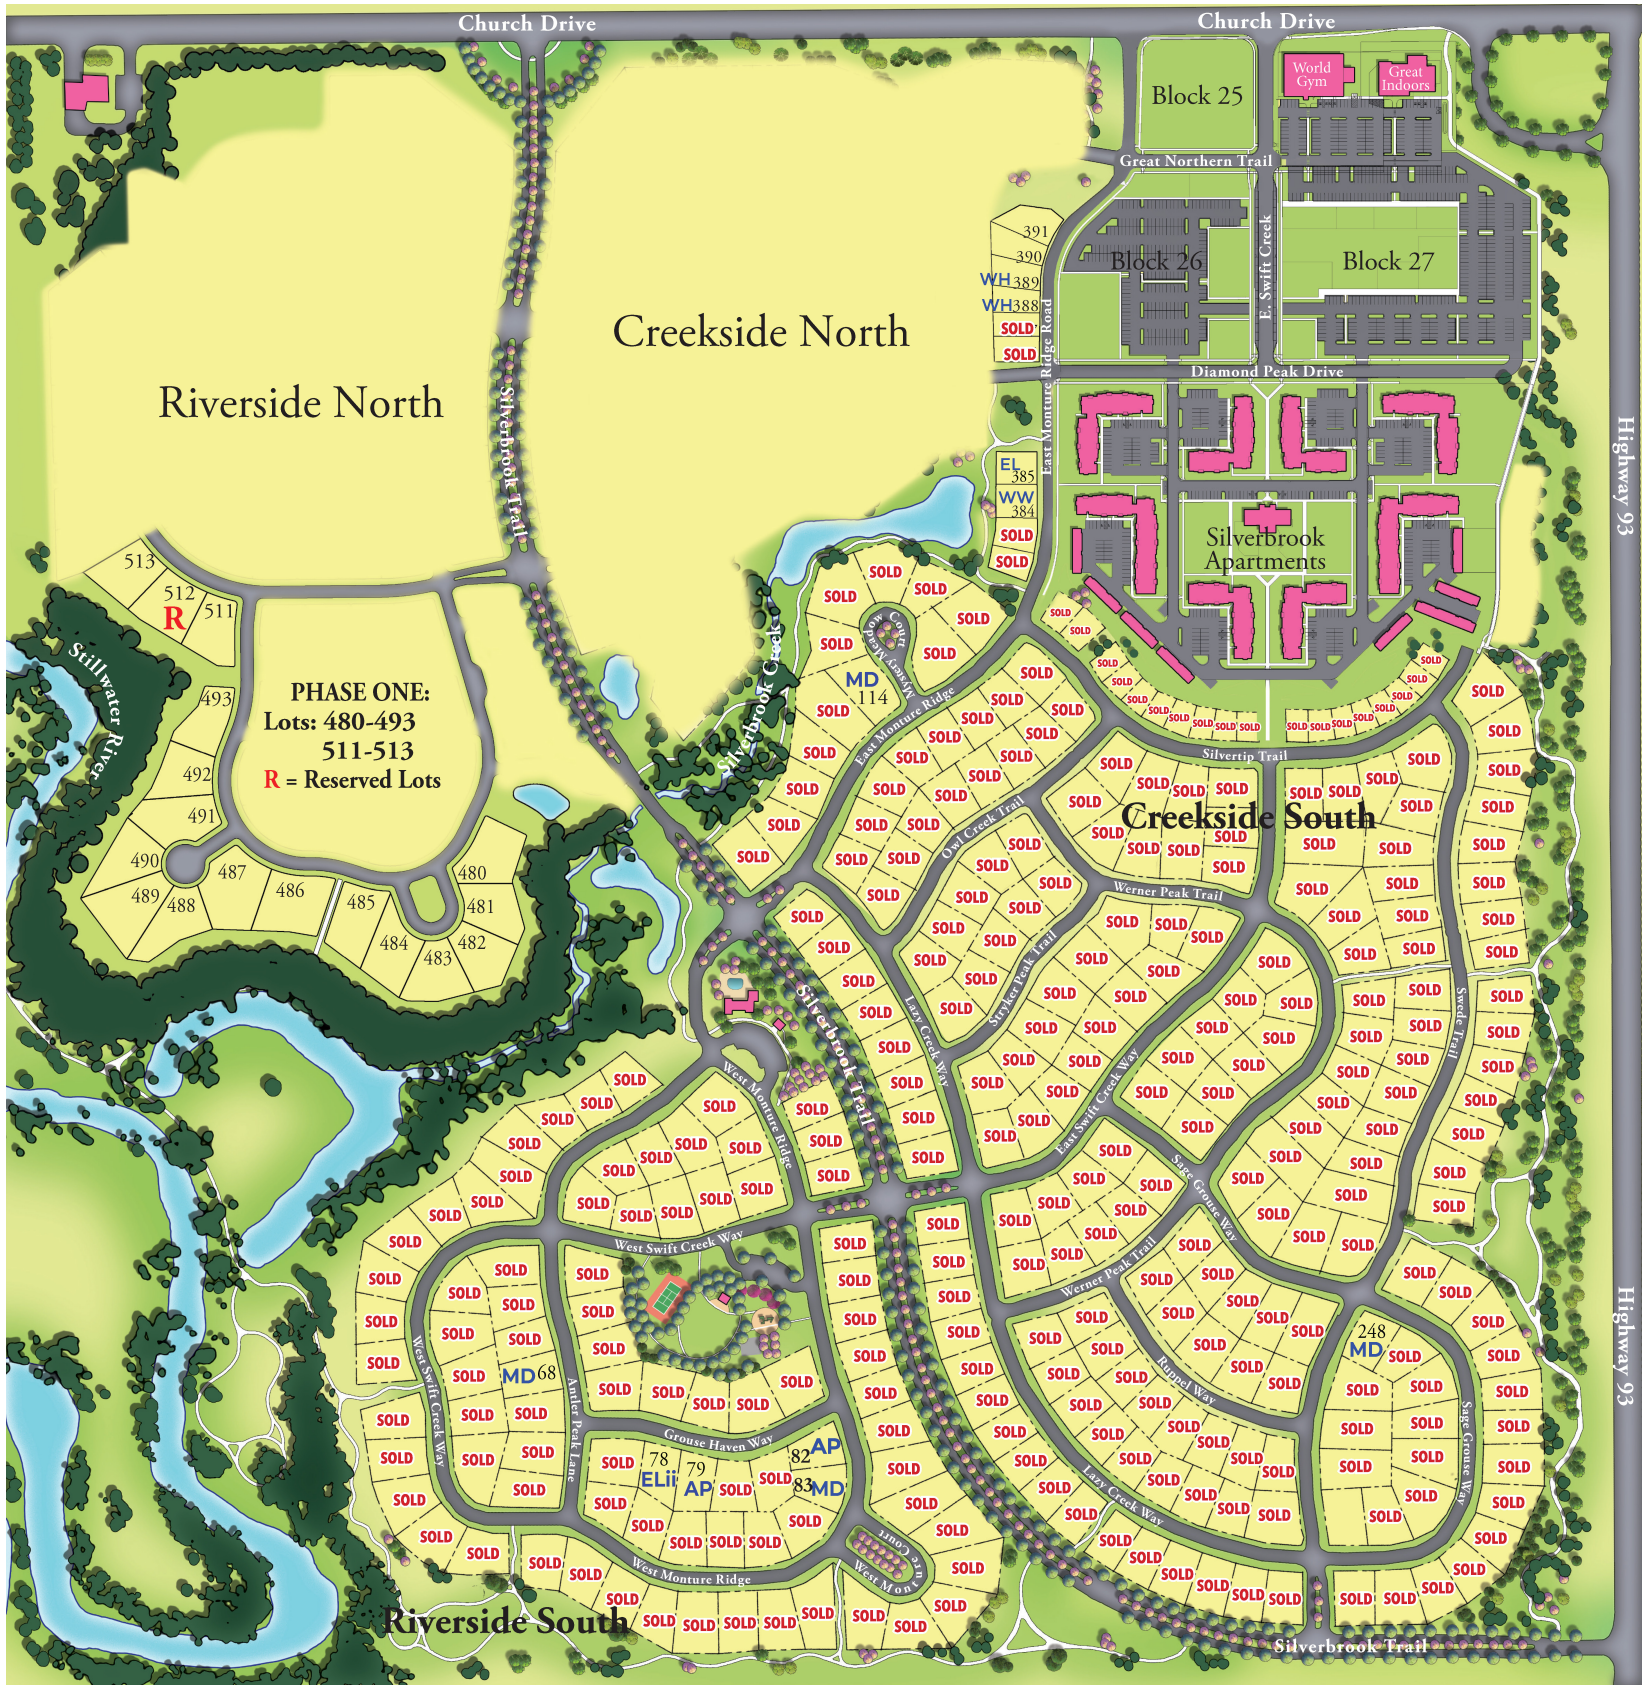

# SILVERBROOK

## ESTATES

04/08/2026

West on Silverbrook Drive from US Hwy 93, left on W Swift Creek, left on W Monture Ridge. Sales Office:

172 W Monture Ridge - Call for a private showing

406.885.6081 | [www.westcrafthomes.com](http://www.westcrafthomes.com) | [westcraft@westcrafthomes.com](mailto:westcraft@westcrafthomes.com)