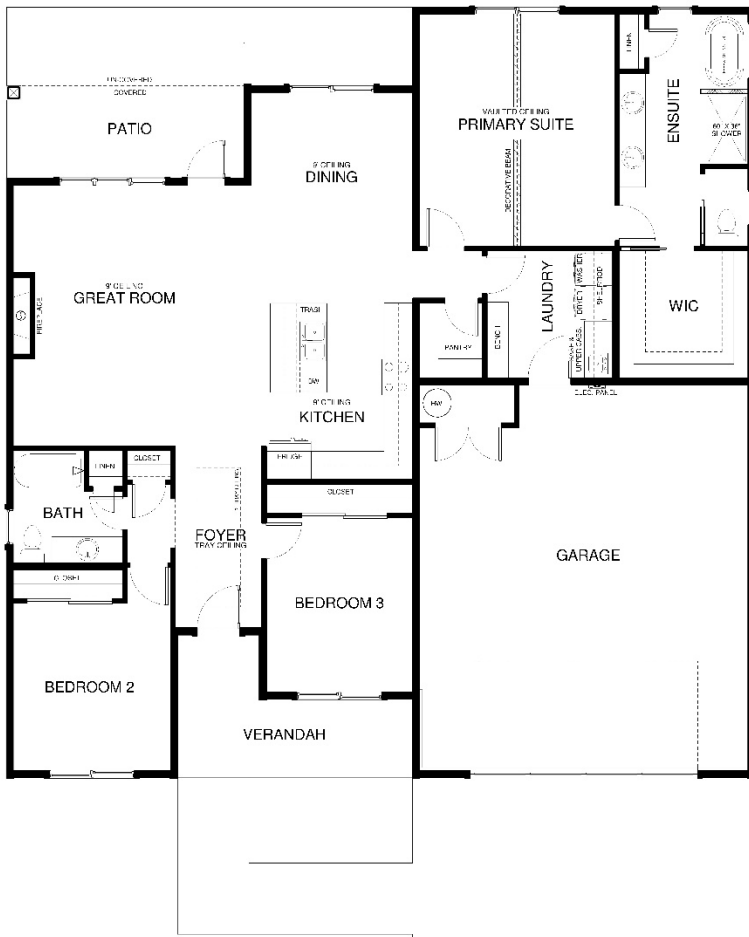

The Varde

507 Northridge Drive

(lot 67)

\$784,900

- 1804 sq ft
- 3 bedrooms
- 2 bathrooms
- Walk-in master closet
- Vaulted ceilings
- Walk-in pantry
- Fireplace

Original. Modern. Distinct.

A welcoming entry leading into the open great room. Vaulted ceiling from the great room into the kitchen. Warm fireplace and amazing windows.

Incredible kitchen with large island, plenty of cabinets, appliances and huge pantry.

Great master suite features a vaulted ceiling and luxurious bath. Dual master bath vanity, tiled shower and separate tub. Big linen closet and large master closet.

Two big secondary bedrooms and big main bath. Laundry room with closet.

westcrafthomes.com

Westcraft Homes

Sales Team

406.885.6081

NorthviewMT.com

Plan is copyrighted property of Westcraft Homes. © 2026 WESTCRAFT HOMES

Kitchen Faucet: Delta Rhett
Matte Black - 18829-BL-DST

Kitchen Sink: 32"
Undermount Large Single
Bowl Quartz Kitchen Sink
Black

Countertop: Coventry Gray

Backsplash: Visible Vibes
by Contempo in Ink Divide