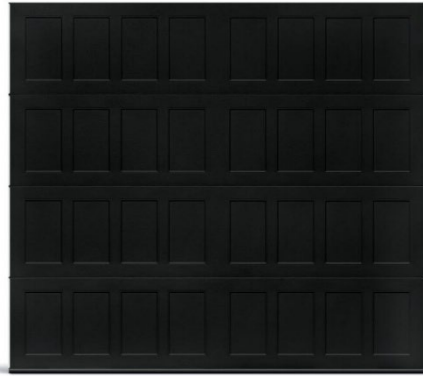

507 Northridge Drive

Lot 67 Selection Sheet

Stamped Shaker
Garage Door in Black

Front Door:
Smooth Star 5710
in Iron Ore

Iron Ore SW 7069

Exterior Paint:
Body: Iron Ore
Trim/Soffit/Fascia/Door: Iron
Ore Wood Stain: Charwood

Kitchen Faucet: Delta Rhett
Matte Black - 18829-BL-DST

Kitchen Sink: 32"
Undermount Large Single
Bowl Quartz Kitchen Sink
Black

Countertop: Coventry Gray

Backsplash: Visible Vibes
by Contempo in Ink Divide