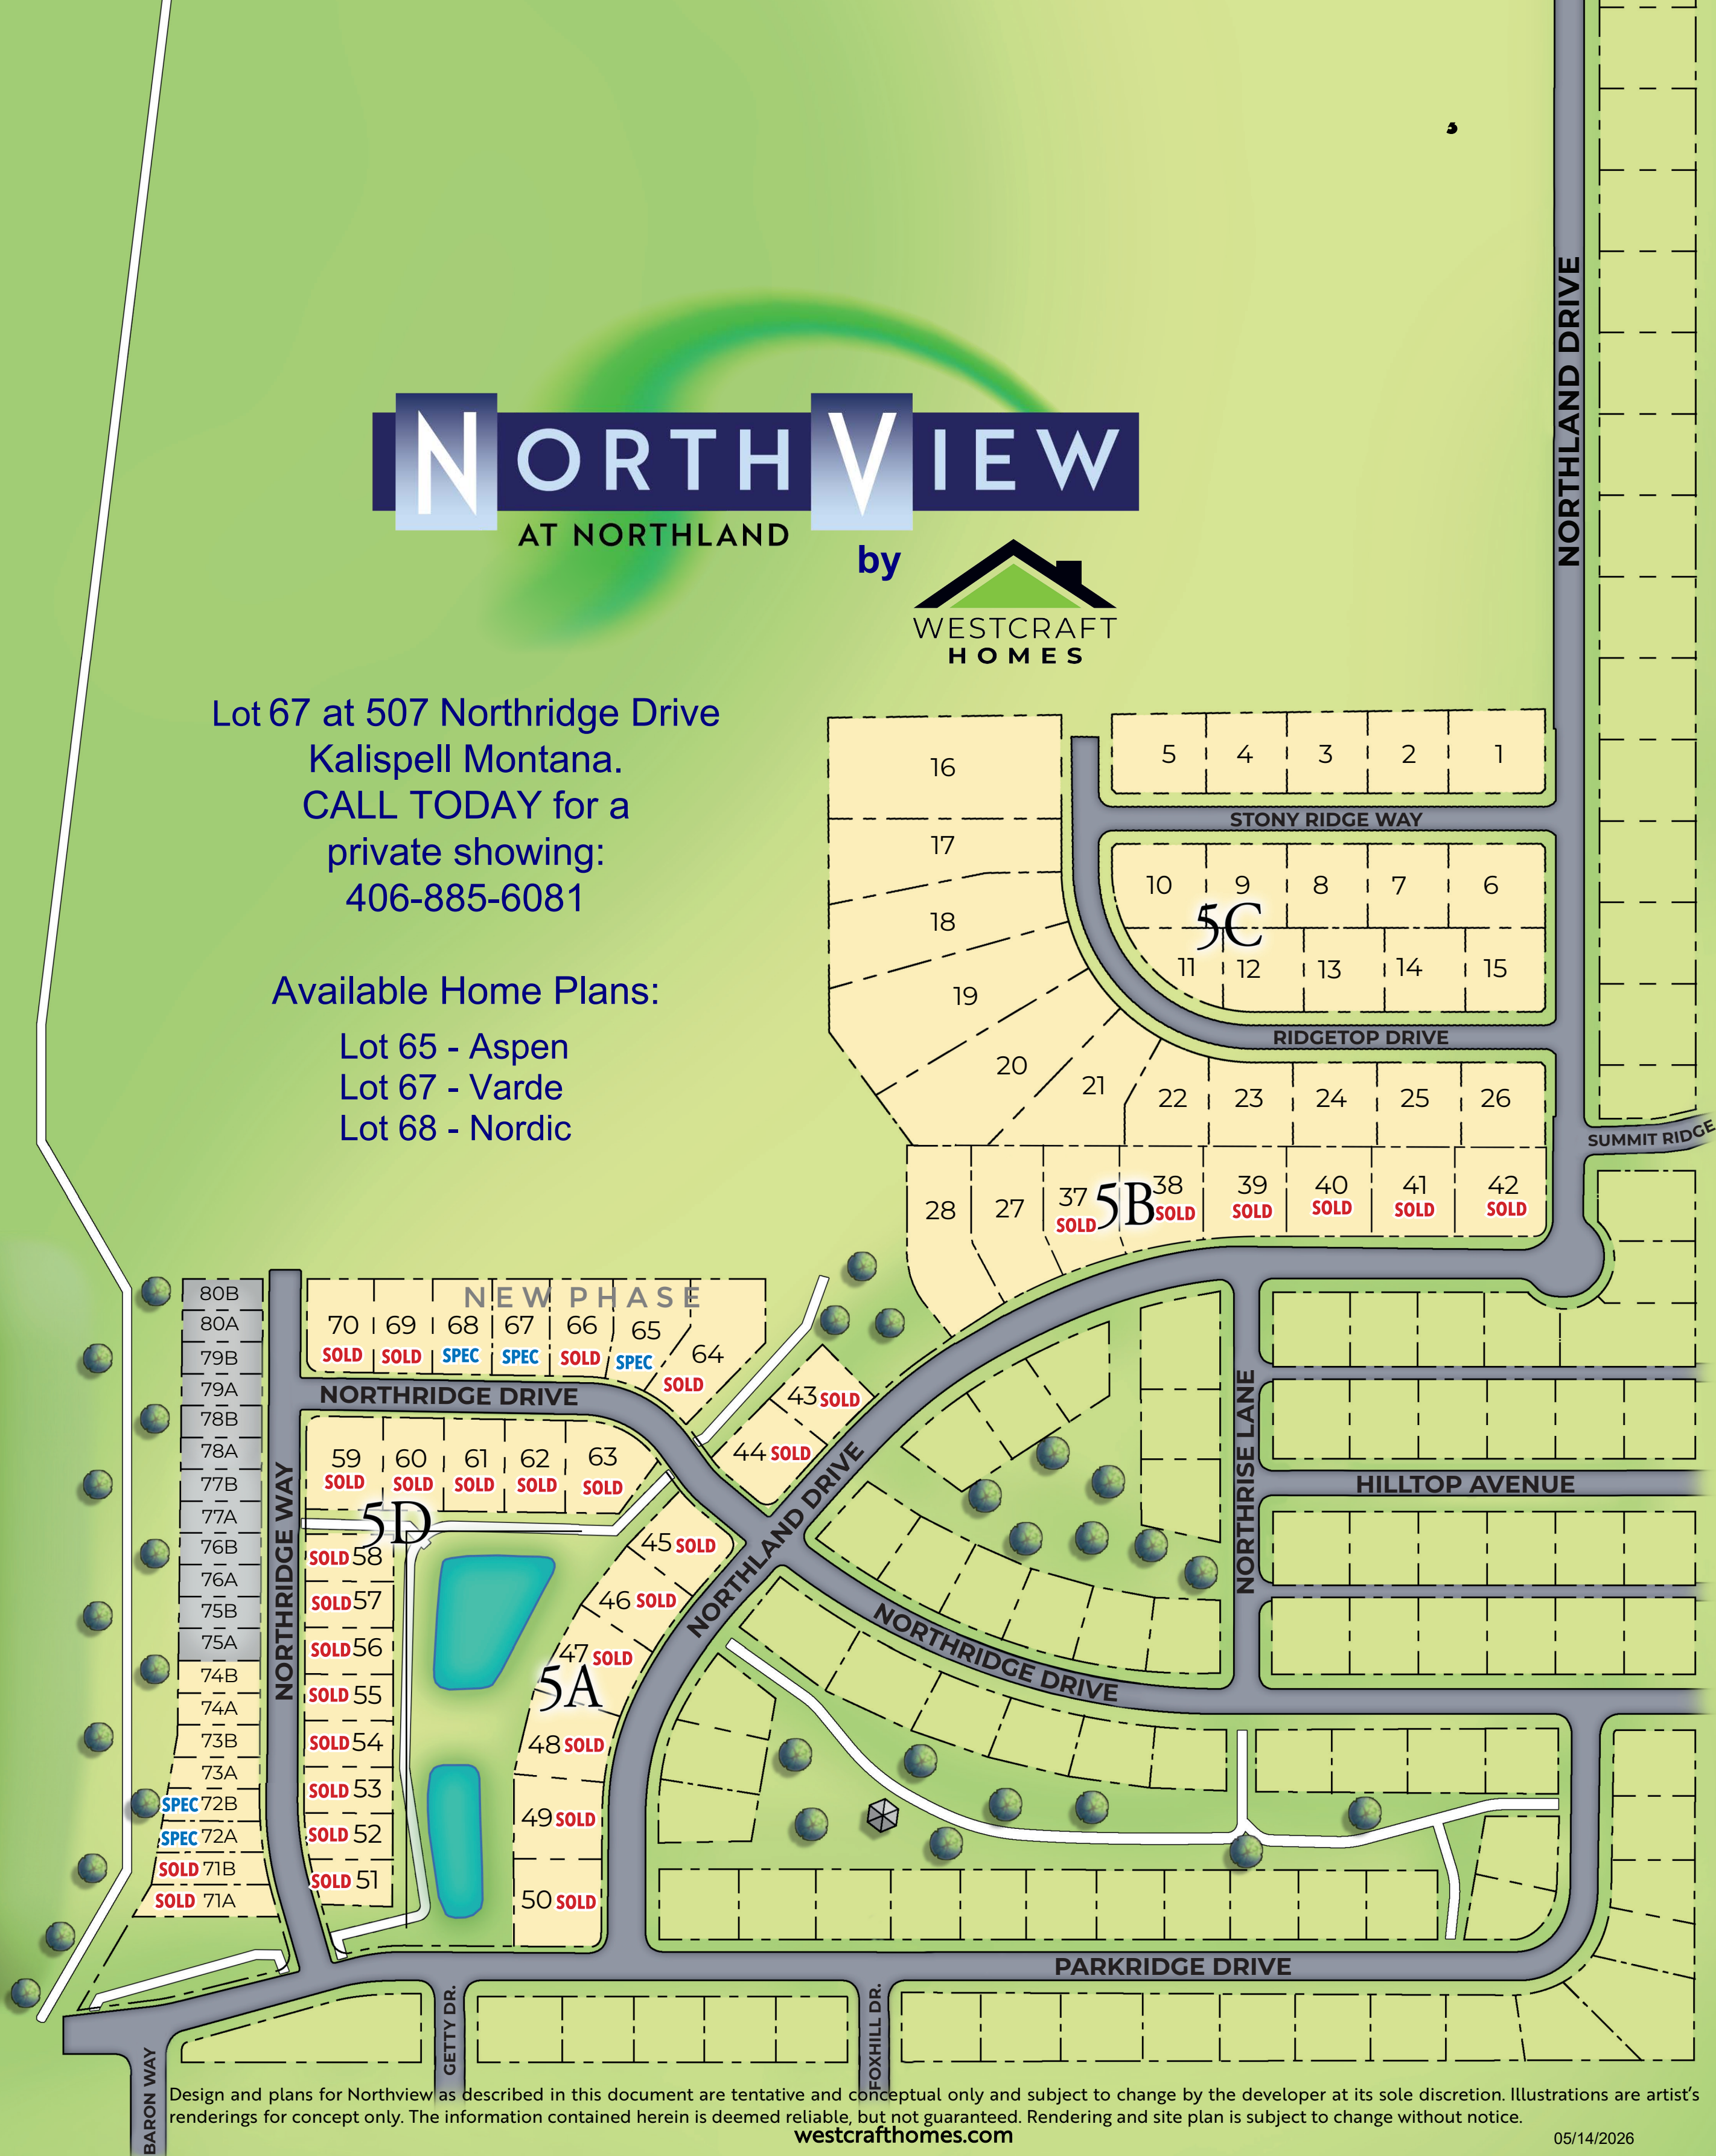

NORTHVIEW

AT NORTHLAND

by

Lot 67 at 507 Northridge Drive
Kalispell Montana.
CALL TODAY for a
private showing:
406-885-6081

Available Home Plans:

- Lot 65 - Aspen
- Lot 67 - Varde
- Lot 68 - Nordic

Design and plans for Northview as described in this document are tentative and conceptual only and subject to change by the developer at its sole discretion. Illustrations are artist's renderings for concept only. The information contained herein is deemed reliable, but not guaranteed. Rendering and site plan is subject to change without notice.